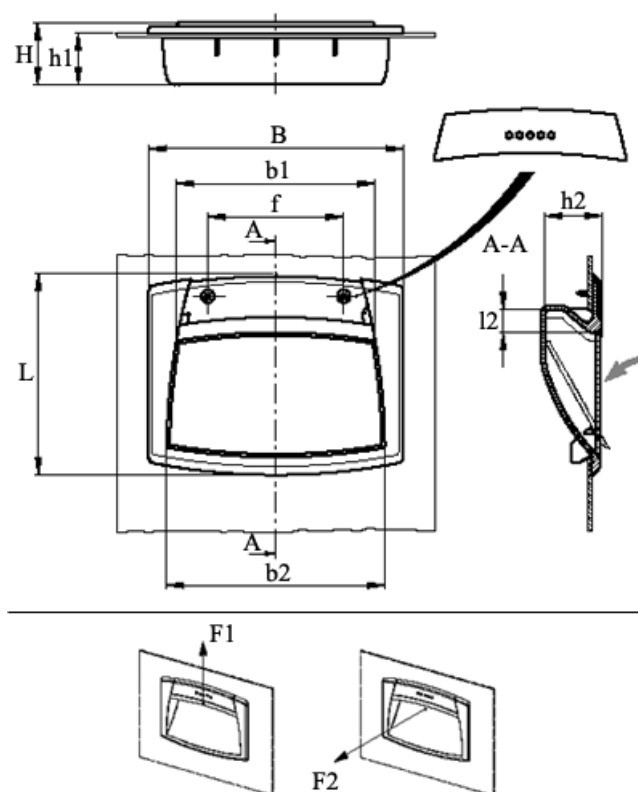

Data Sheet

Article number: 23052611314

Description: E+G Flush pull handle, w/flap
EPR.120/F-SH-C4

Measures

B	= 120	h2 = 26.5
b1	= 94	L = 95
b2	= 103	l2 = 11
f	= 64	
F1 (N)	= 1200	
F2 (N)	= 400	
H	= 28.5	
h1	= 24	